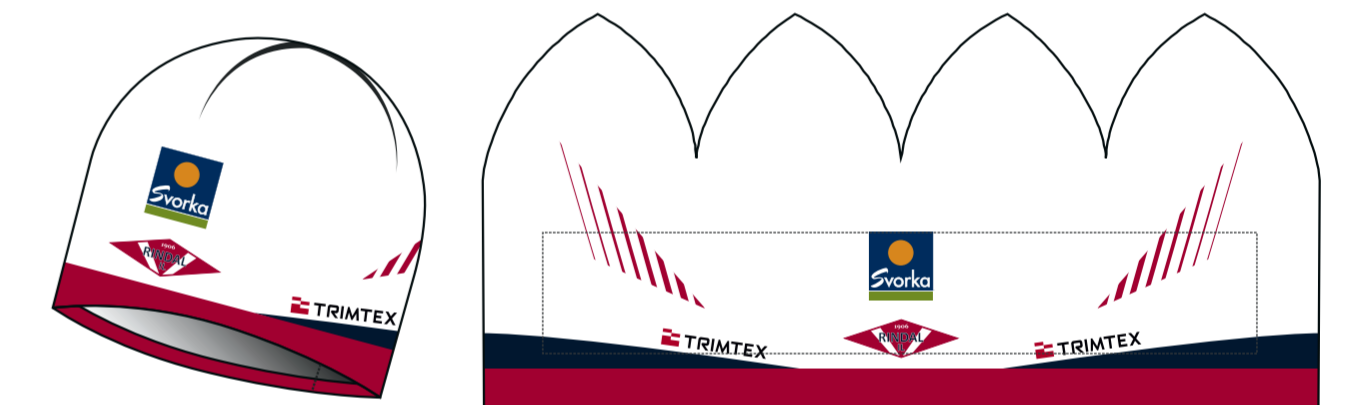

scale 1:10 (10%)

scale 1:5 (20%)

NECK

B56-L BI-ELASTIC LZR CAP
B53-L BI-ELASTIC THERMO LZR CAP

B51-L BI-ELASTIC AIR LZR CAP

B49-L BI-ELASTIC AIR LZR HEADBAND

flatlock: White 1712

Trimtex contact: Christian Wiig Bøen
Designer: Kristiina Seim
Last correction: 28.01.2013