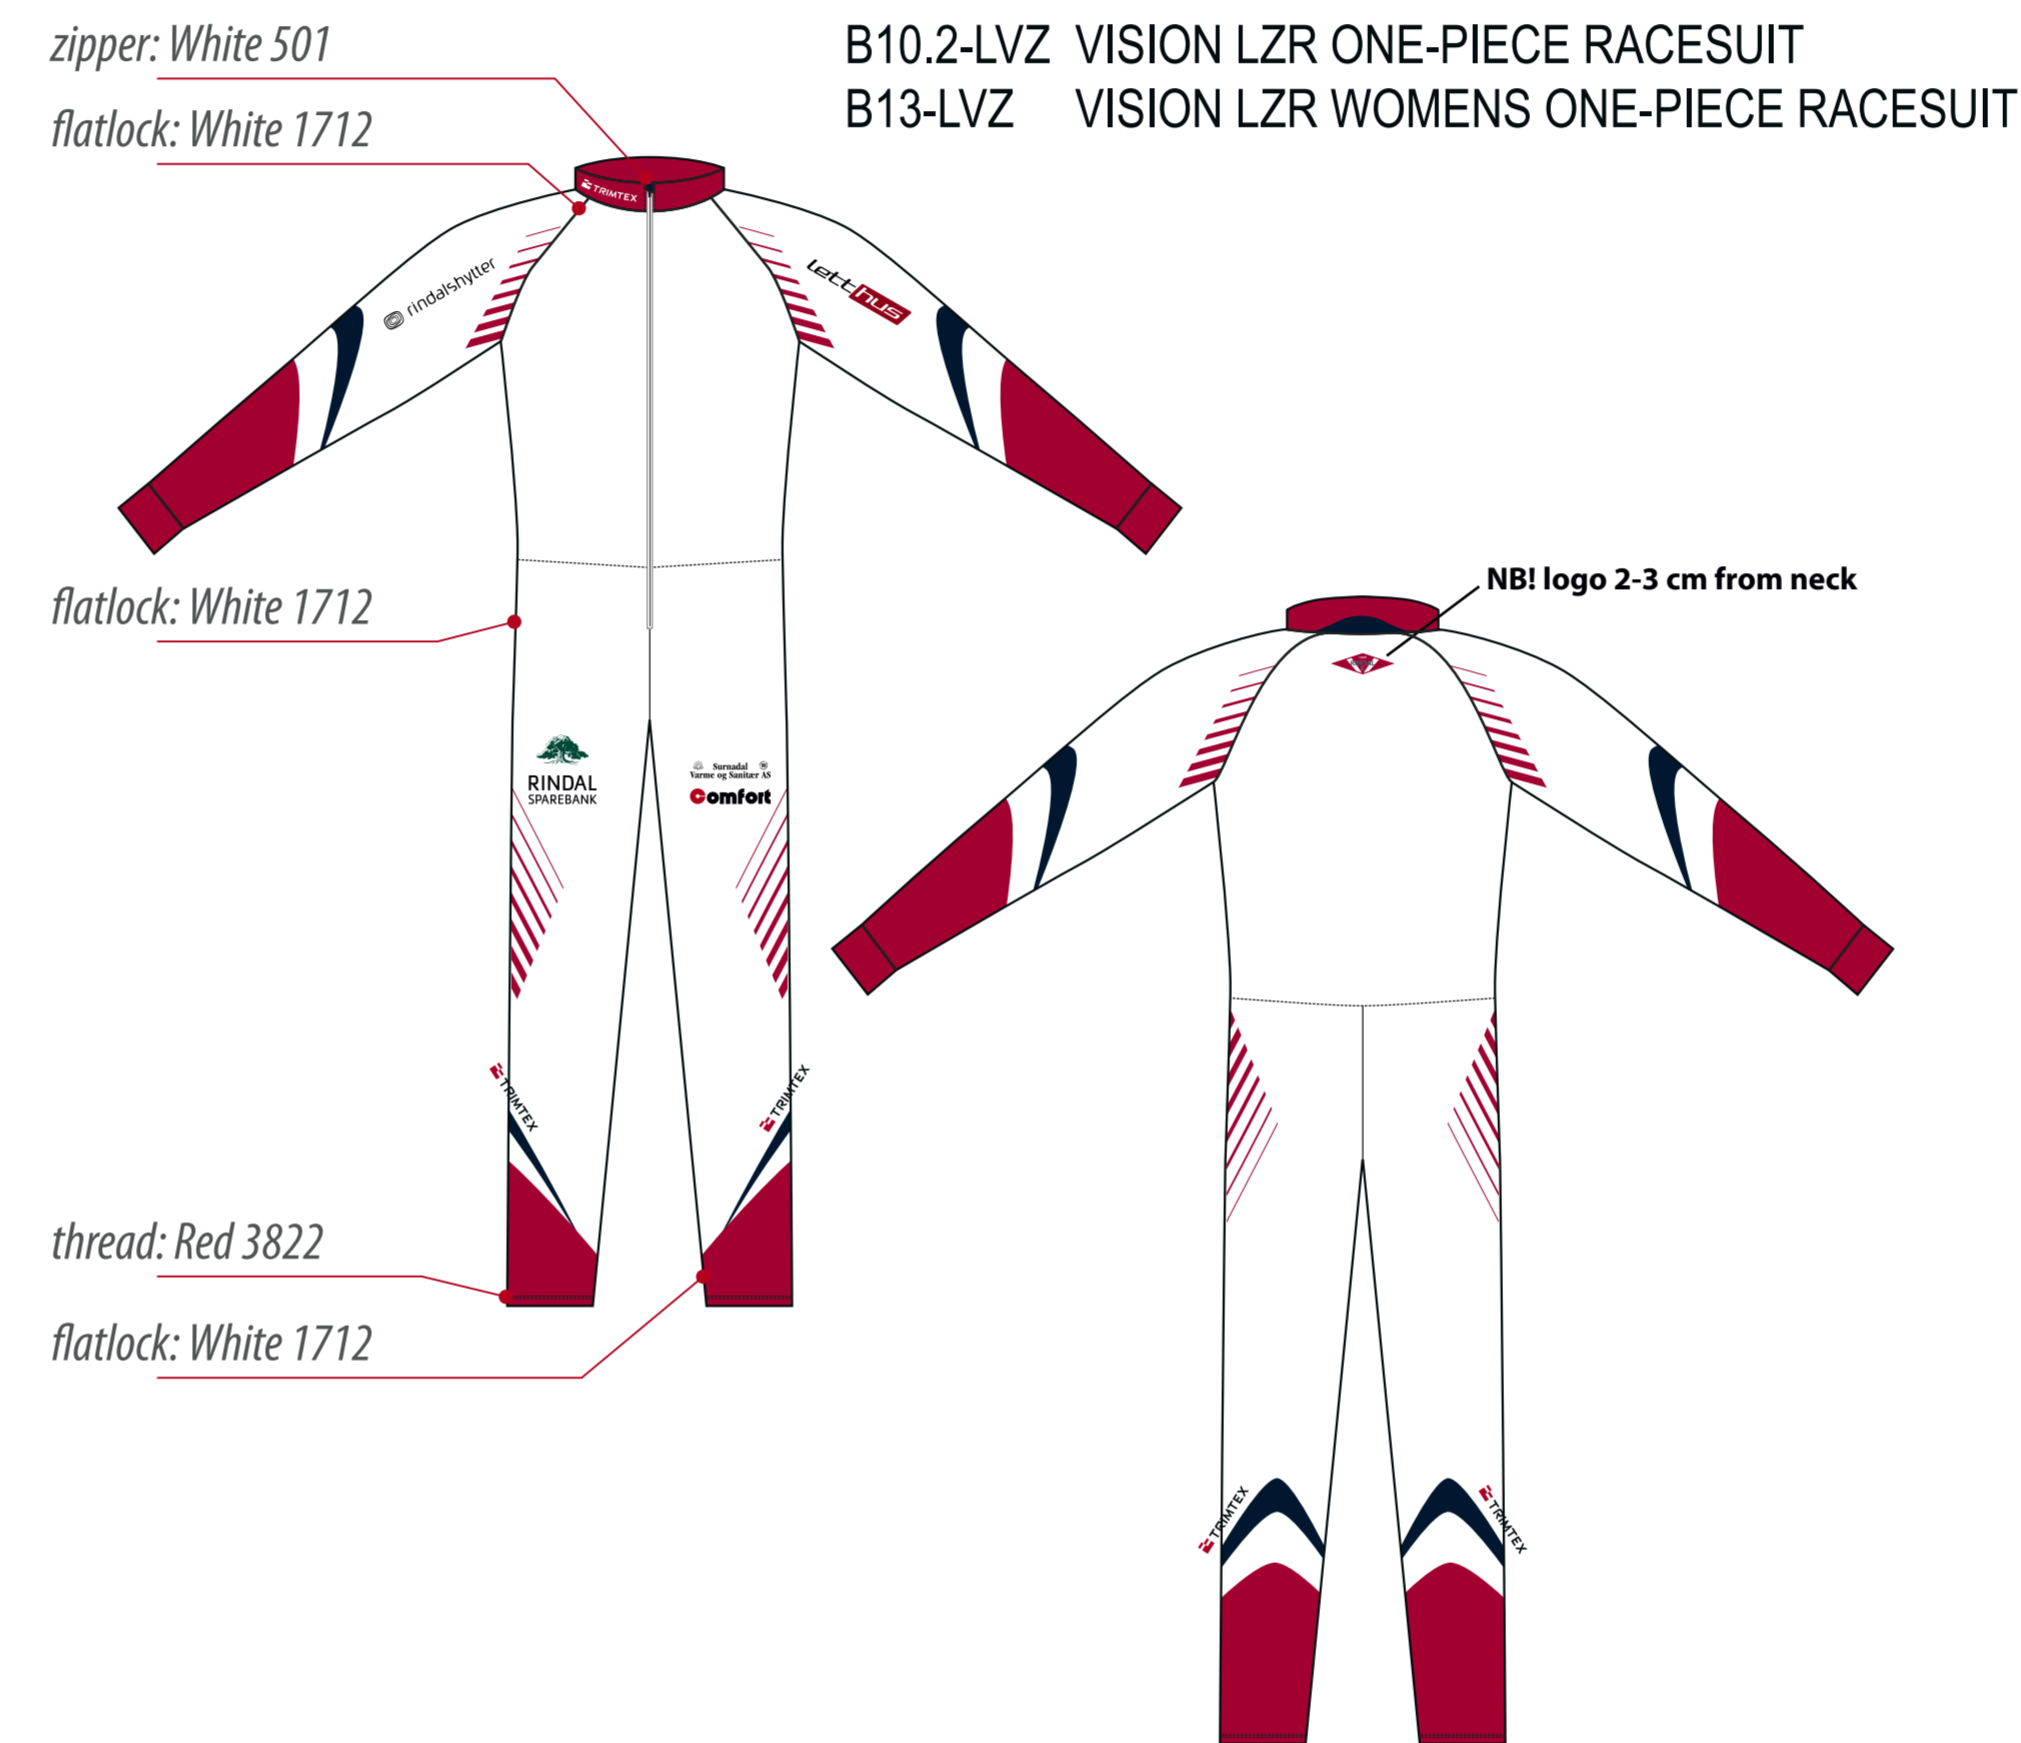

scale 1:10 (10%)

scale 1:5 (20%)

NECK

B56-L BI-ELASTIC LZR CAP
B53-L BI-ELASTIC THERMO LZR CAP

B51-L BI-ELASTIC AIR LZR CAP

B49-L BI-ELASTIC AIR LZR HEADBAND

flatlock: White 1712

Trimtex contact: Christian Wiig Bøen
Designer: Kristiina Seim
Last correction: 28.01.2013

Colours in design:

100-70-0-65	-----
T White	-----
T03 Red	-----
-----	-----

Order type / Additional notes:

- New order
 Re-order: (no changes)
 Re-order: (with changes)

NB! FIS RULES!

Preview of logo(s)

- T1 Sponsor logo
 T2 Standard logo
 T3 Exceptions