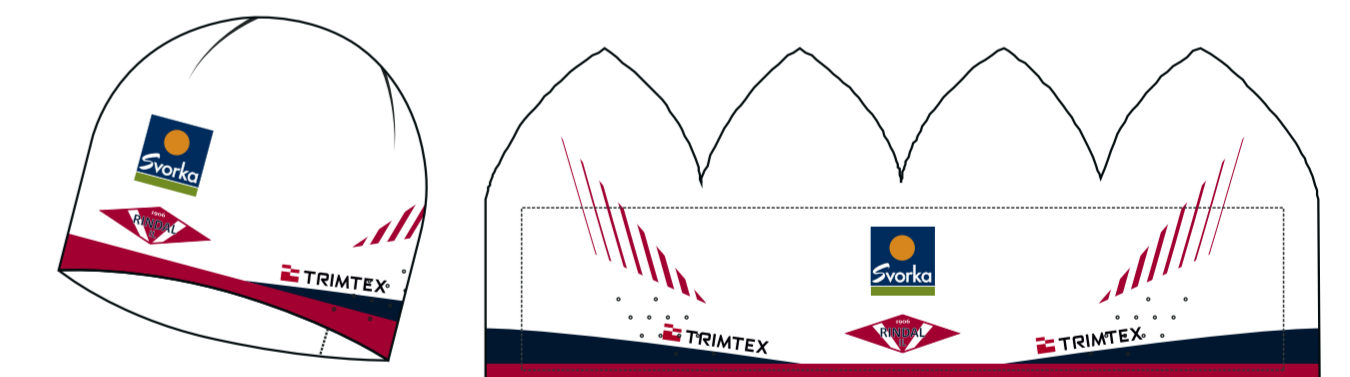

scale 1:10 (10%)

scale 1:5 (20%)

NECK

B56-L BI-ELASTIC LZR CAP
B53-L BI-ELASTIC THERMO LZR CAP

B51-L BI-ELASTIC AIR LZR CAP

B49-L BI-ELASTIC AIR LZR HEADBAND

flatlock: White 1712

Trimtex contact: Christian Wiig Bøen
Designer: Kristiina Seim
Last correction: 28.01.2013