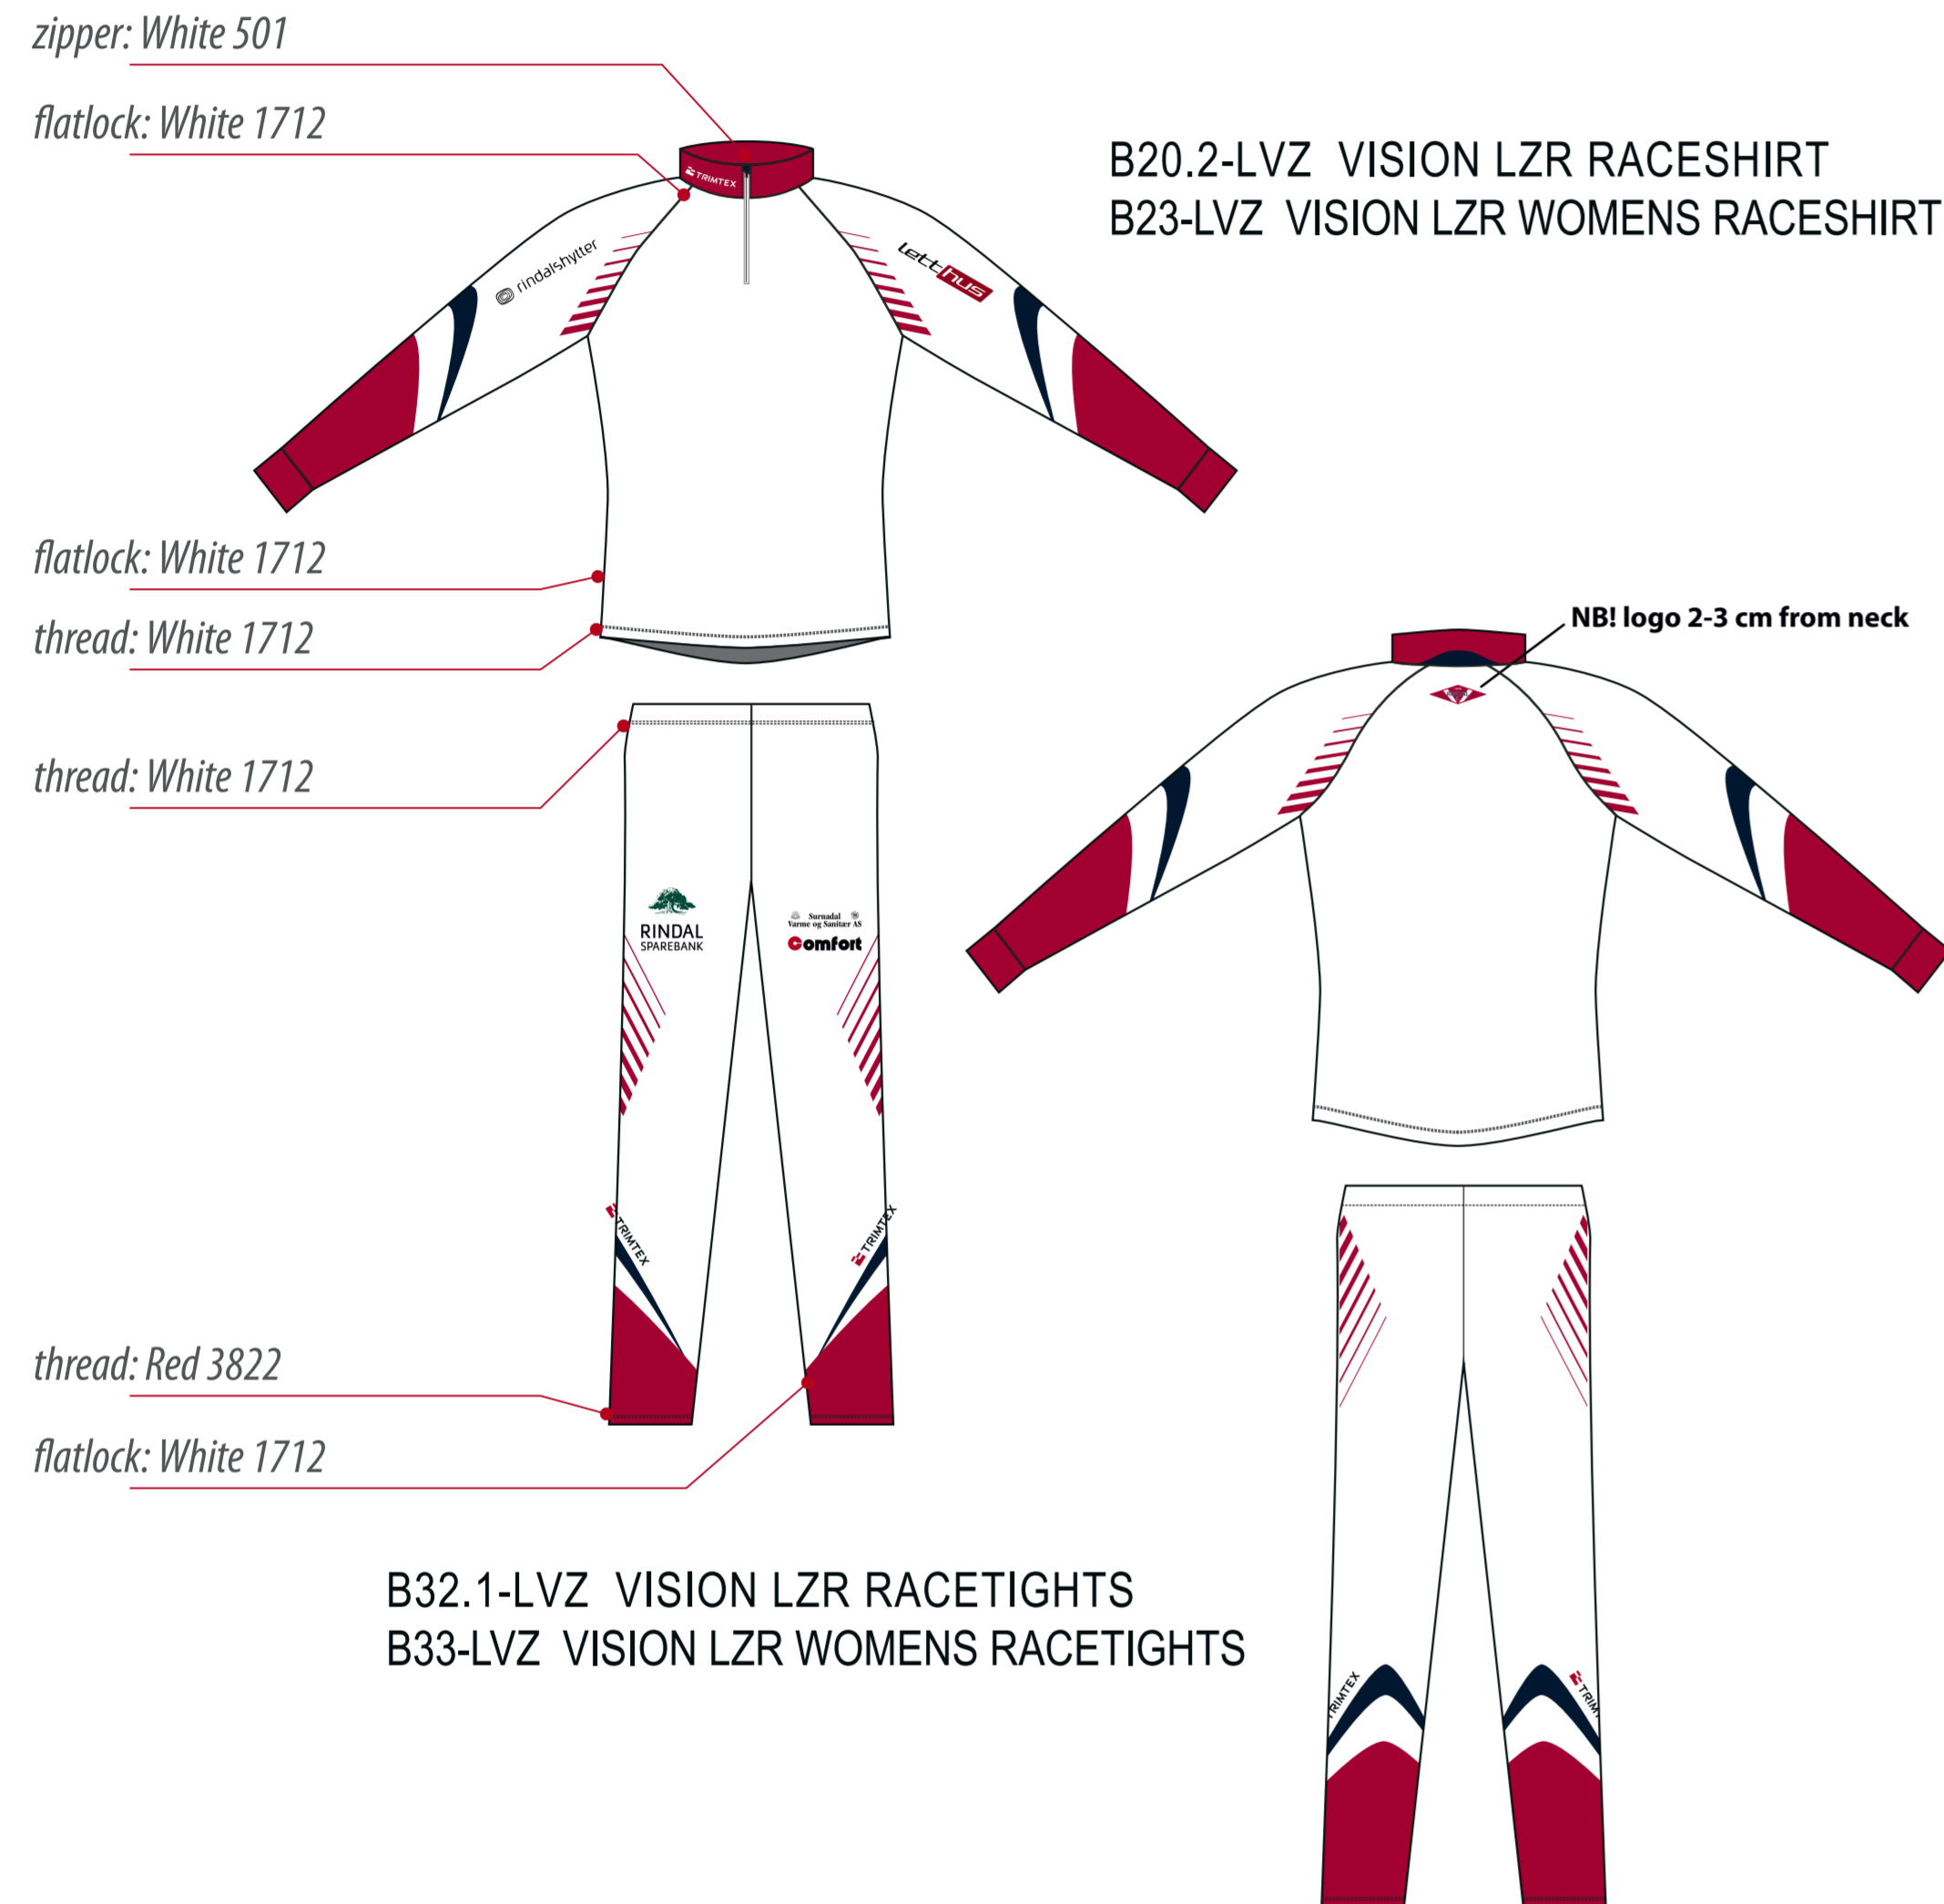

scale 1:10 (10%)

scale 1:5 (20%)

NECK

B56-L BI-ELASTIC LZR CAP
B53-L BI-ELASTIC THERMO LZR CAP

B51-L BI-ELASTIC AIR LZR CAP

B49-L BI-ELASTIC AIR LZR HEADBAND

flatlock: White 1712

Trimtex contact: Christian Wiig Bøen
Designer: Kristiina Seim
Last correction: 28.01.2013

Colours in design:

100-70-0-65	-----
T White	-----
T03 Red	-----
-----	-----

Order type / Additional notes:

- New order
 Re-order: (no changes)
 Re-order: (with changes)

NB! FIS RULES!

Preview of logo(s)

- T1 Sponsor logo
 T2 Standard logo
 T3 Exceptions